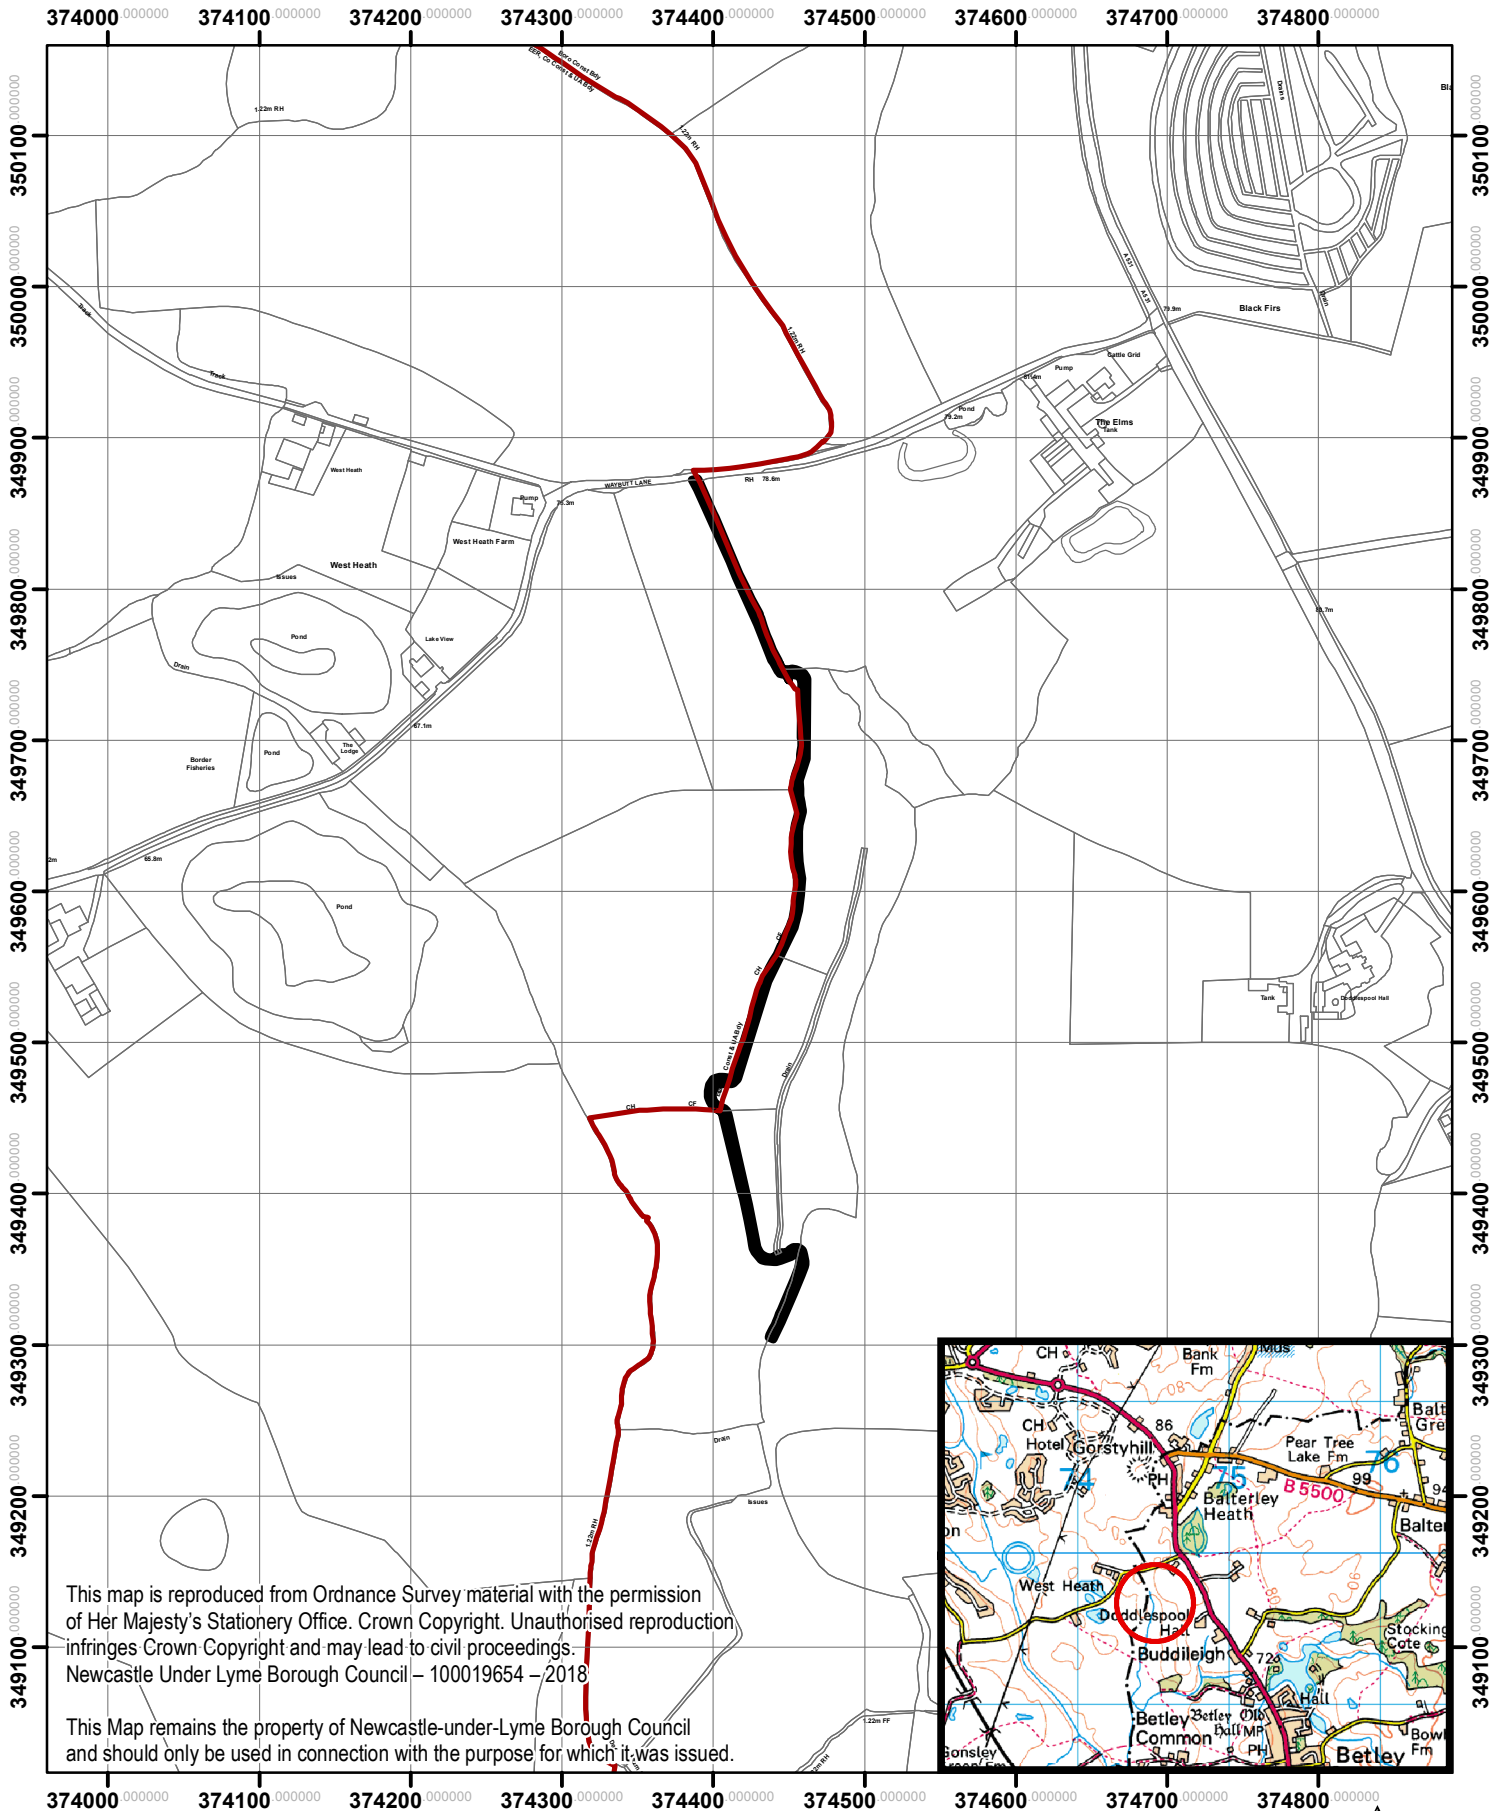

Land At Doddlespool, Newcastle Road, Balterley, CW2 5QB

This map is reproduced from Ordnance Survey material with the permission of Her Majesty's Stationery Office. Crown Copyright. Unauthorised reproduction infringes Crown Copyright and may lead to civil proceedings. Newcastle Under Lyme Borough Council – 100019654 – 2018

This Map remains the property of Newcastle-under-Lyme Borough Council and should only be used in connection with the purpose for which it was issued.